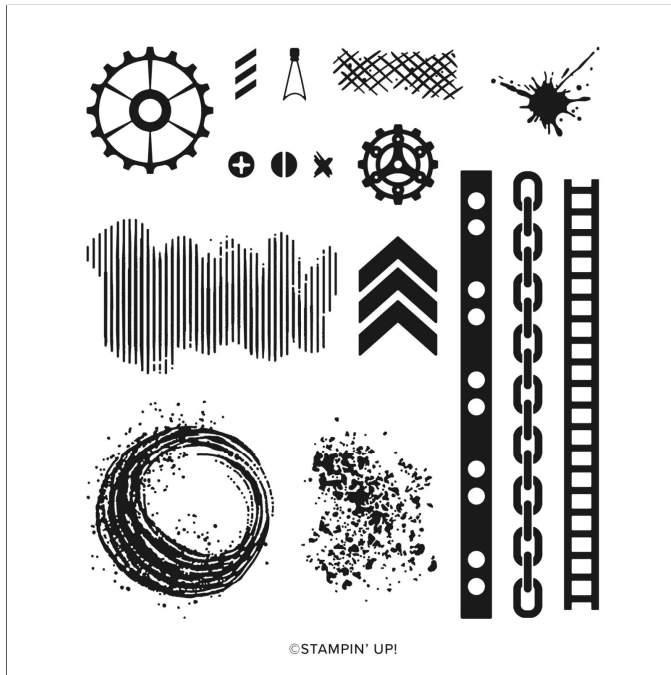

#SUStamps

Gears & Textures Stamp Set

Gears & Textures Stamp Set
 #SUStamps #Photopolymer

Set of 16 photopolymer stamps
 May-Aug 26 Page 47
 Gears & Textures Stamp Set 166851

Insert created by Bev Adams, BevAdams.com, BevAdams@verizon.net. All Images © Stampin' Up!

May-Aug 26

Color	Embellish.	Dies	Paper	Stamps	Tools	Folders	Adhesives
Current Catalog	Online Exclusives	Special Release	Kits	Mini Catalog	Mix & Match	Memory Keeping Tools	

Cut to fit your case: Standard Case: 5/8" spine, 5 1/8" front, 7" length
 New Stamp & Die Envelopes 5 1/4" front, 8 7/8" length